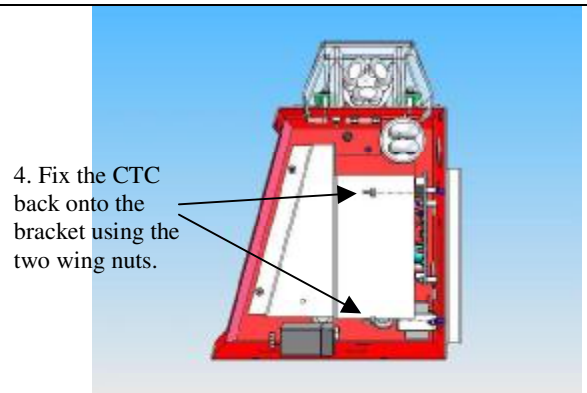

Car Top Control Installation Instructions

Rear Fixing

Manor Industrial Estate, Flint
Flintshire, CH6 5UY UK
Tel +44 (0)1352 793222 Fax +44 (0)1352 793255
Email info@tvcl.co.uk, www.tvcl.co.uk