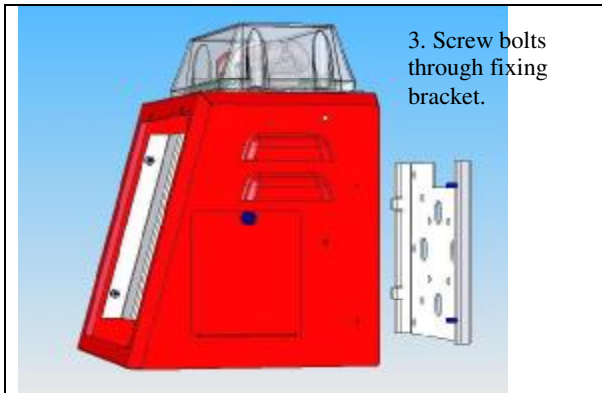

Car Top Control Installation Instructions

Rear Fixing

Manor Industrial Estate, Flint
Flintshire, CH6 5UY UK
Tel +44 (0)1352 793222 Fax +44 (0)1352 793255
Email info@tvcl.co.uk, www.tvcl.co.uk