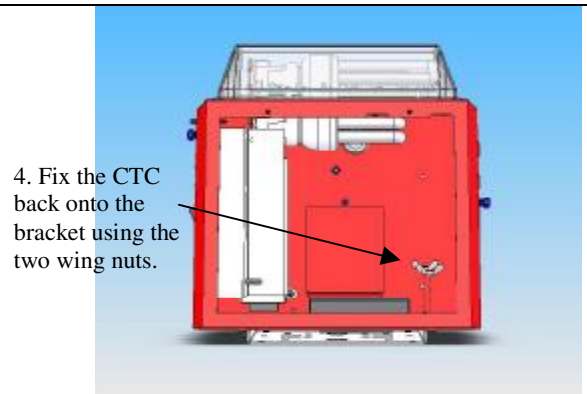

Car Top Control Installation Instructions

Bottom Fixing

Manor Industrial Estate, Flint
Flintshire, CH6 5UY UK
Tel +44 (0)1352 793222 Fax +44 (0)1352 793255
Email info@tvcl.co.uk, www.tvcl.co.uk

Car Top Control Installation Instructions