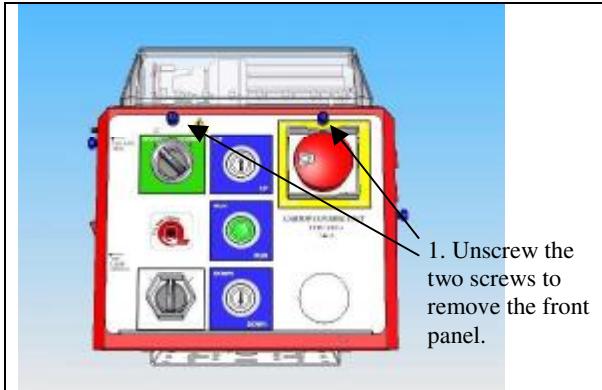

Car Top Control Installation Instructions

Bottom Fixing

Manor Industrial Estate, Flint
Flintshire, CH6 5UY UK
Tel +44 (0)1352 793222 Fax +44 (0)1352 793255
Email info@tvcl.co.uk, www.tvcl.co.uk