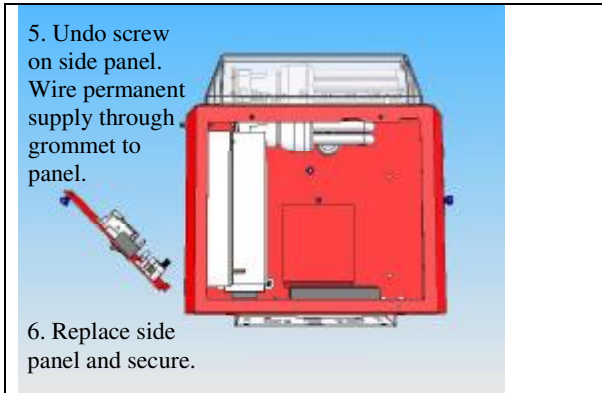

Car Top Control Installation Instructions

Bottom Fixing

Manor Industrial Estate, Flint
Flintshire, CH6 5UY UK
Tel +44 (0)1352 793222 Fax +44 (0)1352 793255
Email info@tvcl.co.uk, www.tvcl.co.uk