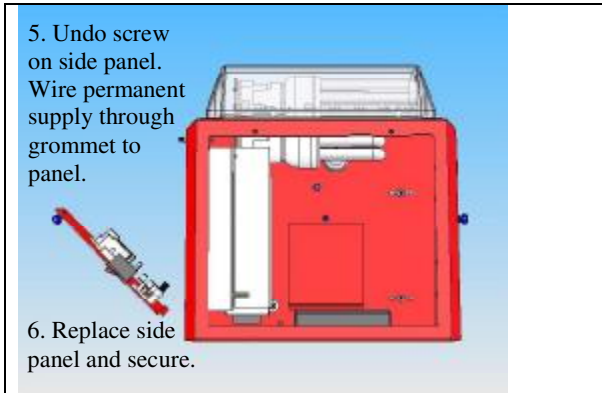

Car Top Control Installation Instructions

Rear Fixing

Manor Industrial Estate, Flint
Flintshire, CH6 5UY UK
Tel +44 (0)1352 793222 Fax +44 (0)1352 793255
Email info@tvcl.co.uk, www.tvcl.co.uk