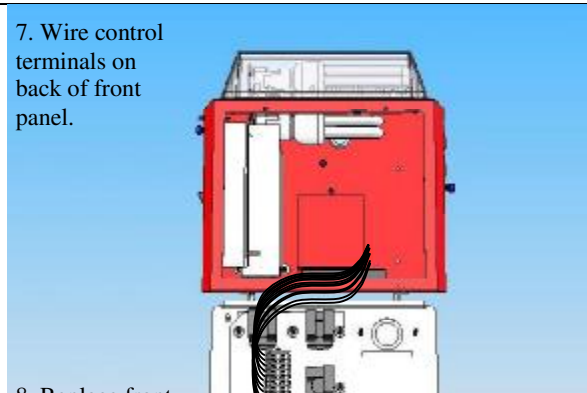

Car Top Control Installation Instructions

Bottom Fixing

Manor Industrial Estate, Flint
Flintshire, CH6 5UY UK
Tel +44 (0)1352 793222 Fax +44 (0)1352 793255
Email info@tvcl.co.uk, www.tvcl.co.uk