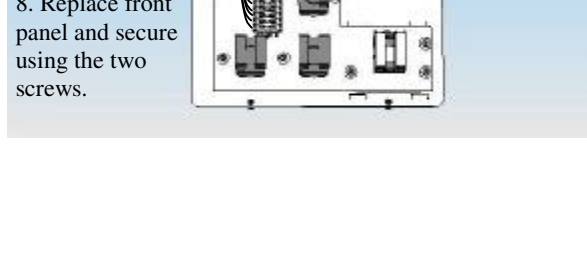

Car Top Control Installation Instructions

Rear Fixing

Manor Industrial Estate, Flint
Flintshire, CH6 5UY UK
Tel +44 (0)1352 793222 Fax +44 (0)1352 793255
Email info@tvcl.co.uk, www.tvcl.co.uk