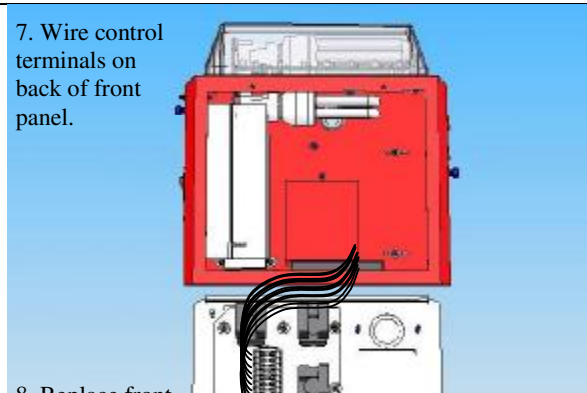

Car Top Control Installation Instructions

Rear Fixing

Manor Industrial Estate, Flint
Flintshire, CH6 5UY UK
Tel +44 (0)1352 793222 Fax +44 (0)1352 793255
Email info@tvcl.co.uk, www.tvcl.co.uk