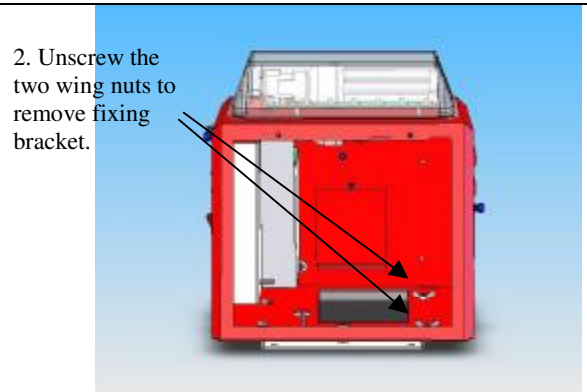

Car Top Control Installation Instructions

Rear Fixing

Manor Industrial Estate, Flint
Flintshire, CH6 5UY UK
Tel +44 (0)1352 793222 Fax +44 (0)1352 793255
Email info@tvcl.co.uk, www.tvcl.co.uk