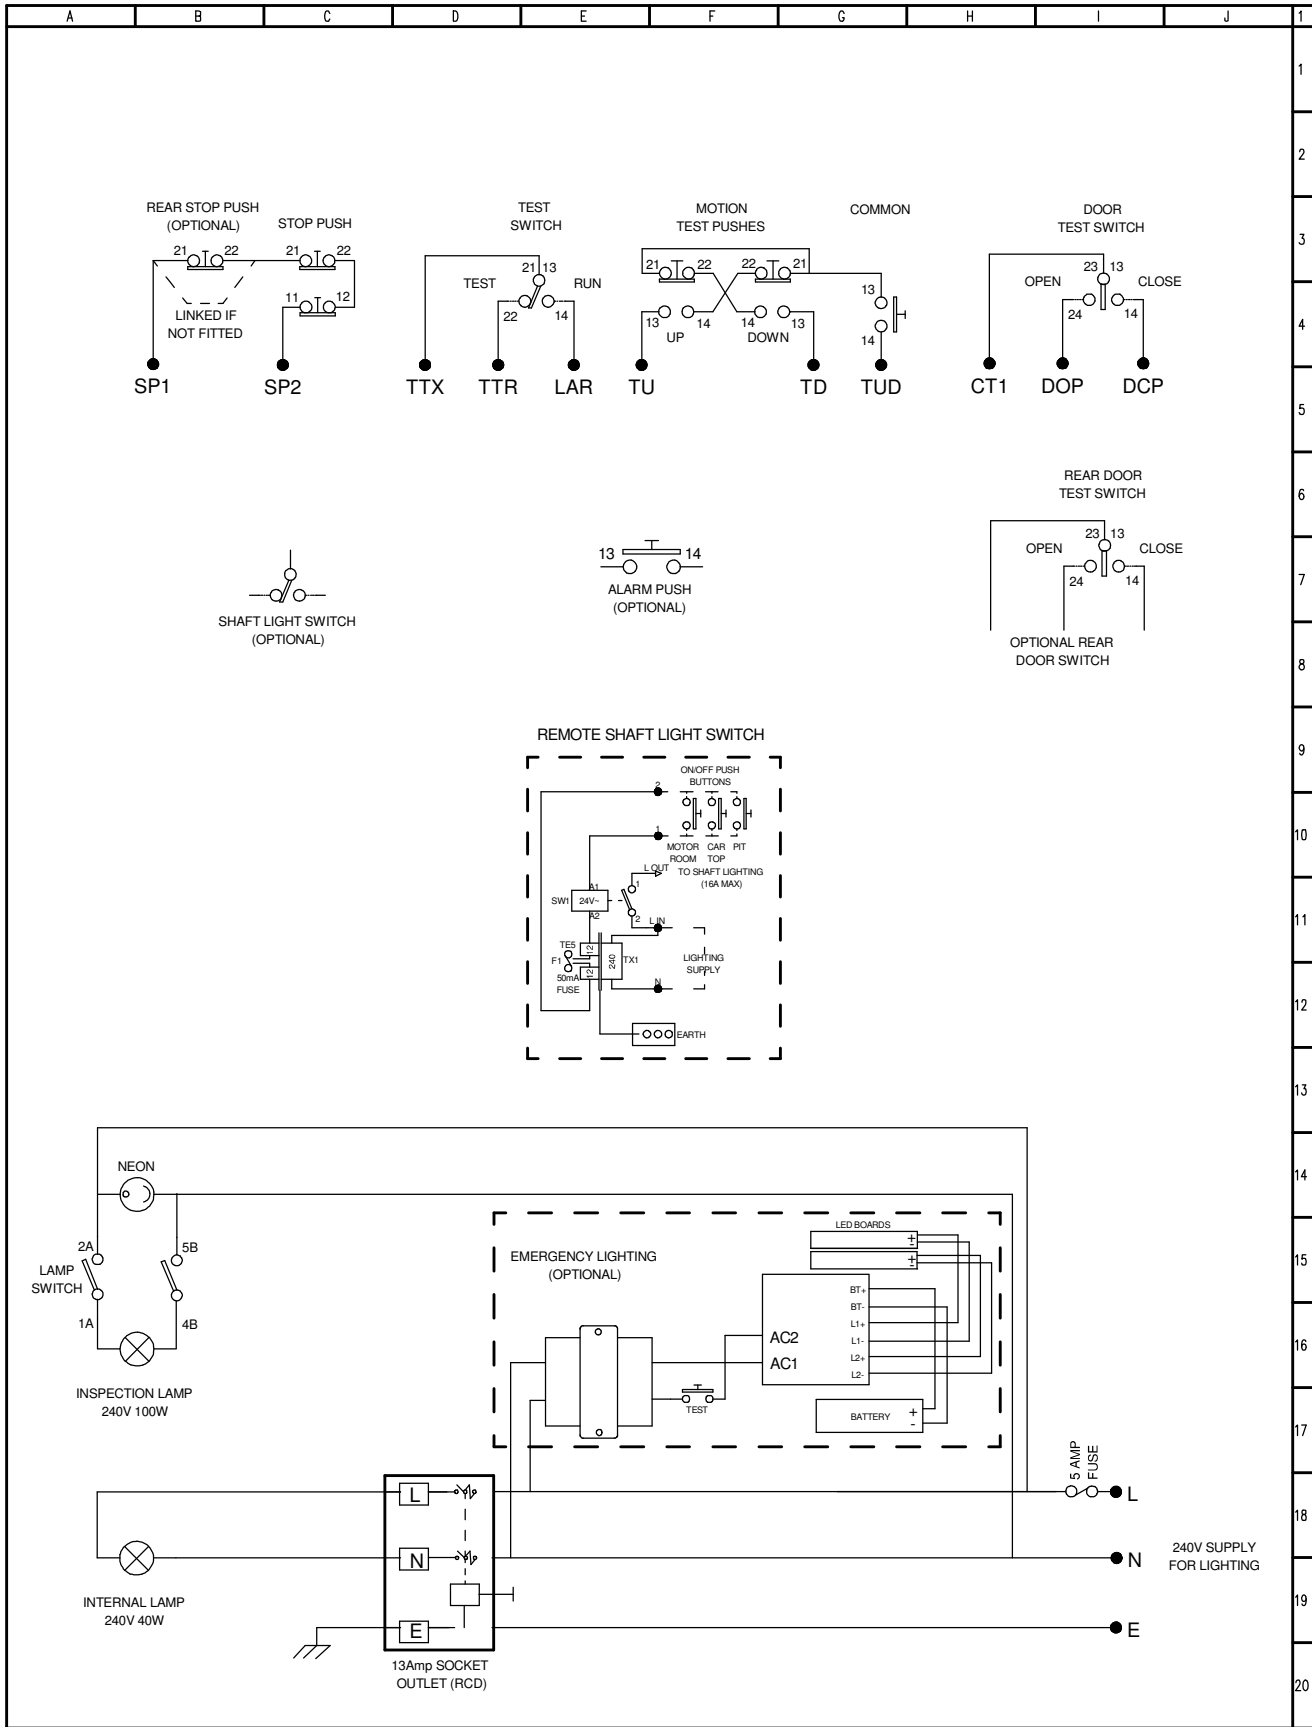

Car Top Control Installation Instructions

Bottom Fixing

Manor Industrial Estate, Flint
Flintshire, CH6 5UY UK
Tel +44 (0)1352 793222 Fax +44 (0)1352 793255
Email info@tvcl.co.uk, www.tvcl.co.uk

Car Top Control Installation Instructions

Rear Fixing

Manor Industrial Estate, Flint
Flintshire, CH6 5UY UK
Tel +44 (0)1352 793222 Fax +44 (0)1352 793255
Email info@tvcl.co.uk, www.tvcl.co.uk

STOCK NUMBER FOR REPLACEMENT LAMPS ARE AS FOLLOWS: 120W FLOURESCENT LAMP BC: 000.480058
40W FLOURESCENT LAMP BC: 000.480051

Sheet No.		REVA	DATE	CAR TOP UNIT MKII	ENGINEER	MPH	DRAWING No. A4_CTC_131011
		REVB	DATE		DATE	23 NOV 05	
		REVC	DATE		PASSED		
		REVD	DATE		BY		

TYPE CTC