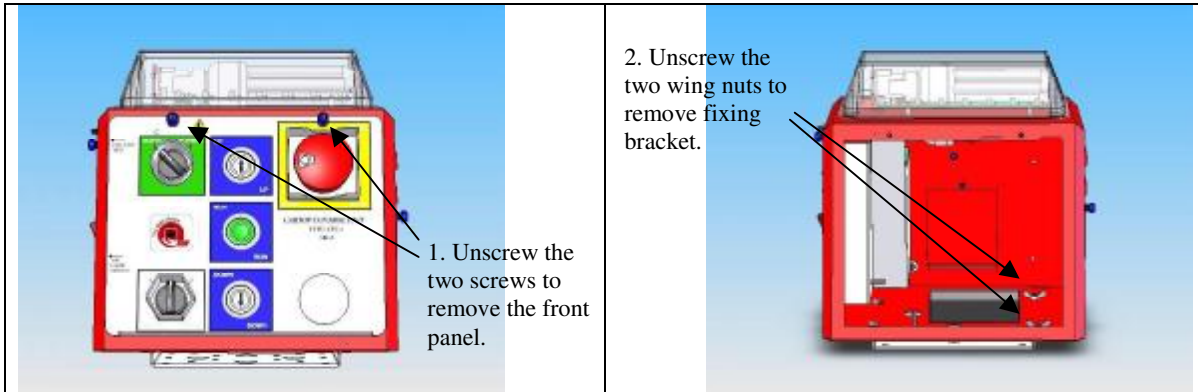

Car Top Control Installation Instructions

Rear Fixing

Manor Industrial Estate, Flint
Flintshire, CH6 5UY UK
Tel +44 (0)1352 793222 Fax +44 (0)1352 793255
Email info@tvcl.co.uk, www.tvcl.co.uk