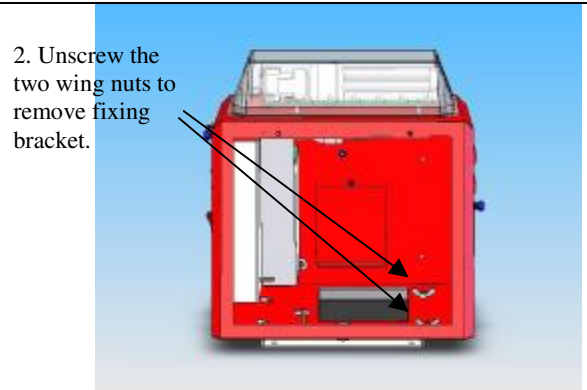

Car Top Control Installation Instructions

Bottom Fixing

Manor Industrial Estate, Flint
Flintshire, CH6 5UY UK
Tel +44 (0)1352 793222 Fax +44 (0)1352 793255
Email info@tvcl.co.uk, www.tvcl.co.uk

Car Top Control Installation Instructions