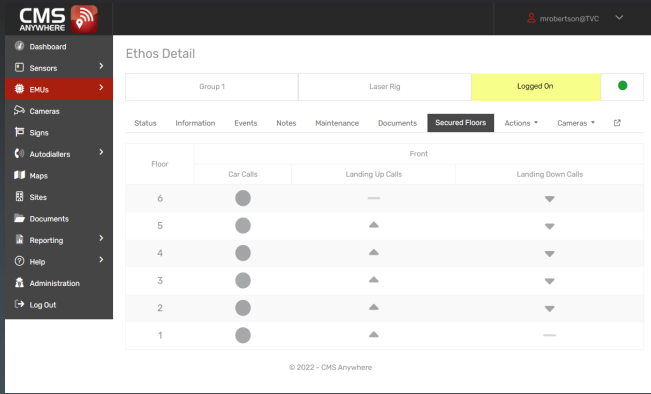

## Now with IoT connectivity, the best-in-class Ethos lift controller is ready to integrate with Smart buildings.

With the release of EMU Gateway, TVC brings to market the technology breakthrough of Ethos IoT to deliver unequalled monitoring performance and lift control.

### FEATURES & BENEFITS

- Ethos IoT facilitates future-proof lift integration with Smart buildings.
- Safely access Ethos 2 control from anywhere in the world. Remotely monitor and manage the control system via password protected access for functions including floor isolation and entering calls
- Maximise maintenance efficiency by interrogating the lift status and verifying faults. Take the correct parts and send the right engineer. Lift-working-on-arrival is a thing of the past.
- Graphical real-time information options include speed, journeys, re-levelling, temperature and humidity.
- Lift journey, door operation and re-levelling counters.
- Graphical report shows a simple overview of each lift's journeys, re-levels, total count of doors
- Monitor the controller and EMU Gateway built-in temperature sensors
- Apps for Android and Apple allow you to login, and select reason for visit