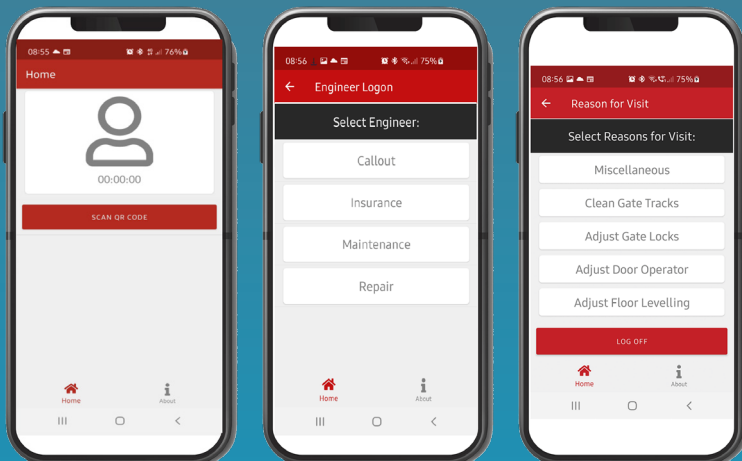

Displays the number of lift journeys, door operations and re-leveling events. Clear graphics display cabinet and EMU Gateway temperatures.

From: 01/08/2021 to 04/08/2021  
All Units

Name	Journeys	Relevels	Front Doors	Rear Doors
Flint Tower Lift 1	741		567	189
Flint Tower Lift 2	898		887	256
Viscount House Lift 1	643	0	789	0
Viscount House Lift 2	745	0	825	0
Jordan Way Lift 1	498	0	487	0
Jordan Way Lift 2	687	0	399	0
Gladys Jenning Tower Lift 1	785	0	799	266
Gladys Jenning Tower Lift 2	967	0	773	0
Jepson House Lift 1	636	1	789	0
Victory Tower Lift 1	267	0	796	0
Shorditch Tower Lift 2	687	0	781	0
Victory Tower Lift 1	697	5	788	263
Alice Berry House Lift 1	683	0	564	0
Alice Berry House Lift 2	981	0	773	0
Gracechurch Tower Lift 1	745	0	799	264
Saint Andrews House Lift 1	867	0	773	0
Hepworth Way Lift 1	108	3	98	0
Hepworth Way Lift 2	256	0	321	0

Data rich reports are displayed in simple graphical displays to quickly identify heavily used lifts and door operators.

Place calls on any floor from anywhere in the world via EMU Gateway. EMU Gateway allows you to remotely test floors and in addition allows you to remotely interrogate lift status and verify faults, reduce costly site visits by remote fault verification. Graphical real-time information includes speed, journeys, re-leveling, temperature and humidity plus many more

Free, downloadable Apps for both Android and Apple devices, allow you to logon, and select reason for visit.