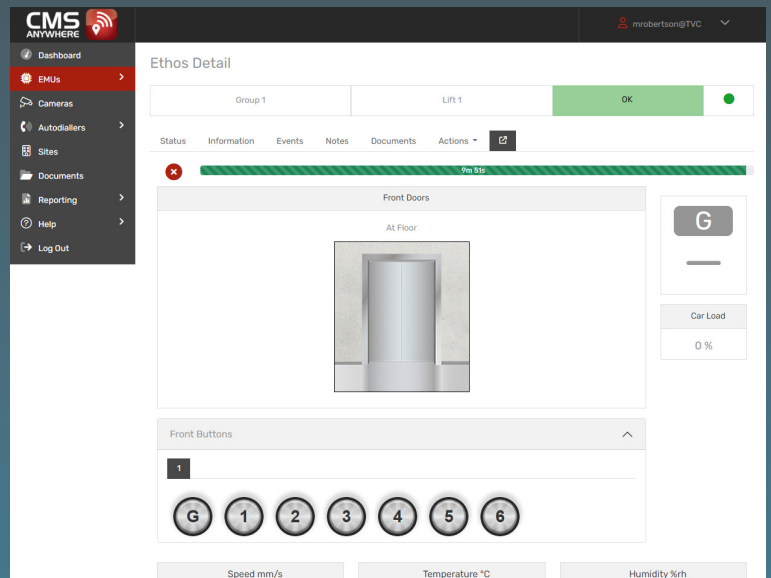

### FEATURES & BENEFITS

- Ethos IoT facilitates future-proof lift integration with Smart buildings.
- Safely access Ethos 2 control from anywhere in the world. Remotely monitor and manage the control system via password protected access for functions including floor isolation and entering calls
- Maximise maintenance efficiency by interrogating the lift status and verifying faults. Take the correct parts and send the right engineer. Lift-working-on-arrival is a thing of the past.
- Graphical real-time information options include speed, journeys, re-levelling, temperature and humidity.
- Lift journey, door operation and re-levelling counters.
- Graphical report shows a simple overview of each lift's journeys, re-levels, total count of doors
- Monitor the controller and EMU Gateway built-in temperature sensors
- Apps for Android and Apple allow you to login, and select reason for visit

Data rich reports are displayed in simple graphical displays to quickly identify heavily used lifts and door operators.

Place calls on any floor from anywhere in the world via EMU Gateway. EMU Gateway allows you to remotely test floors and in addition allows you to remotely interrogate lift status and verify faults, reduce costly site visits by remote fault verification. Graphical real-time information includes speed, journeys, re-leveling, temperature and humidity plus many more