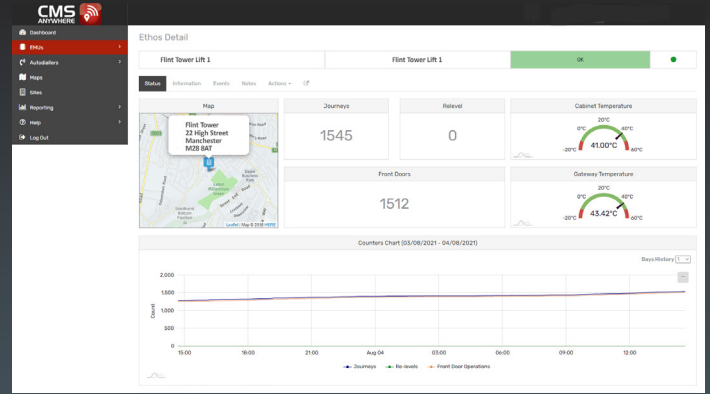

Displays the number of lift journeys, door operations and re-leveling events. Clear graphics display cabinet and EMU Gateway temperatures.

From: 01/08/2021 to 04/08/2021
All Units

Name	Journeys	Relevels	Front Doors	Rear Doors
Flint Tower Lift 1	741		567	189
Flint Tower Lift 2	898		887	256
Viscount House Lift 1	643	0	789	0
Viscount House Lift 2	745	0	825	0
Jordan Way Lift 1	498	0	487	0
Jordan Way Lift 2	687	0	399	0
Gladys Jenning Tower Lift 1	785	0	799	266
Gladys Jenning Tower Lift 2	967	0	773	0
Jepson House Lift 1	636	1	789	0
Victory Tower Lift 1	267	0	796	0
Shorditch Tower Lift 2	687	0	781	0
Victory Tower Lift 1	697	5	788	263
Alice Berry House Lift 1	683	0	564	0
Alice Berry House Lift 2	981	0	773	0
Gracechurch Tower Lift 1	745	0	799	264
Saint Andrews House Lift 1	867	0	773	0
Hepworth Way Lift 1	108	3	98	0
Hepworth Way Lift 2	256	0	321	0

Data rich reports are displayed in simple graphical displays to quickly identify heavily used lifts and door operators.