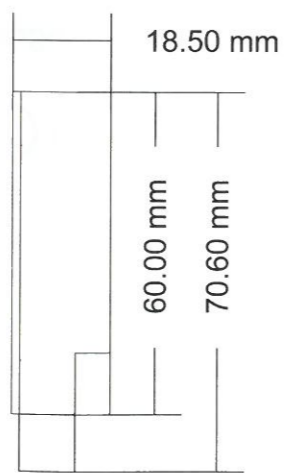

FRONT VIEW

SIDE VIEW

STUD MOUNTING

RETROFIT INSTALL

SPEAKER (CD-LX/SLX ONLY)

MICROPHONE (CD-LX/SLX ONLY)

<p>A.B.N 61 164 165 100 16 Crompton Way, Dandenong South VIC 3175 info@pixeltechnologies.com.au www.pixeltechnologies.com.au P 03 8787 2888</p>	Designed by: D.H	Approved by: M.M	Date: 17/4/15
	Product: CD-LX/SL & CD-LX/SLX		Revision: 1.0.1516.0
	Details: Dimension Drawing		Sheet: 1 of 1