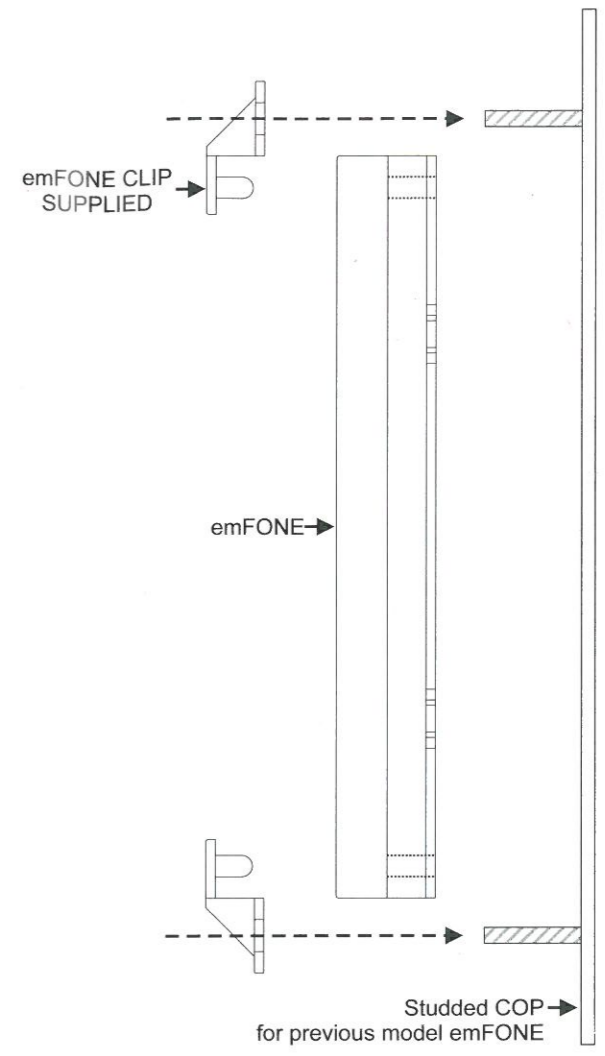

FRONT VIEW

SIDE VIEW

STUD MOUNTING

RETROFIT INSTALL

SPEAKER (CD-LX/SLX ONLY)

MICROPHONE (CD-LX/SLX ONLY)

<p>A.B.N 61 164 165 100 16 Crompton Way, Dandenong South VIC 3175 info@pixeltechnologies.com.au www.pixeltechnologies.com.au P 03 8787 2888</p>	Designed by: D.H	Approved by: M.M	Date: 17/4/15
	Product: CD-LX/SL & CD-LX/SLX		Revision: 1.0.1516.0
	Details: Dimension Drawing		Sheet: 1 of 1