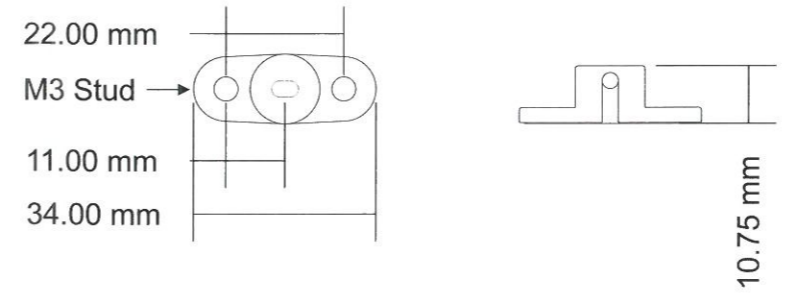

FRONT VIEW

SIDE VIEW

STUD MOUNTING

RETROFIT INSTALL

SPEAKER (CD-LX/SLX ONLY)

MICROPHONE (CD-LX/SLX ONLY)

<p>A.B.N 61 164 165 100 16 Crompton Way, Dandenong South VIC 3175 info@pixeltechnologies.com.au www.pixeltechnologies.com.au P 03 8787 2888</p>	Designed by: D.H	Approved by: M.M	Date: 17/4/15
	Product: CD-LX/SL & CD-LX/SLX		Revision: 1.0.1516.0
	Details: Dimension Drawing		Sheet: 1 of 1