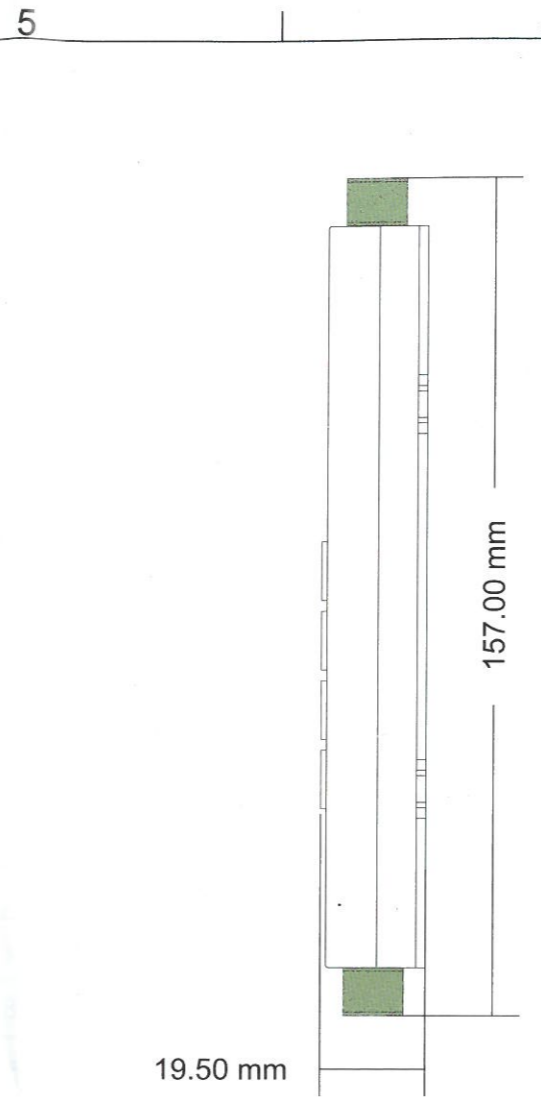

FRONT VIEW

SIDE VIEW

STUD MOUNTING

RETROFIT INSTALL

SPEAKER (CD-LX/SLX ONLY)

MICROPHONE (CD-LX/SLX ONLY)

<p>A.B.N 61 164 165 100 16 Crompton Way, Dandenong South VIC 3175 info@pixeltechnologies.com.au www.pixeltechnologies.com.au P 03 8787 2888</p>	Designed by: D.H	Approved by: M.M	Date: 17/4/15
	Product: CD-LX/SL & CD-LX/SLX		Revision: 1.0.1516.0
	Details: Dimension Drawing		Sheet: 1 of 1