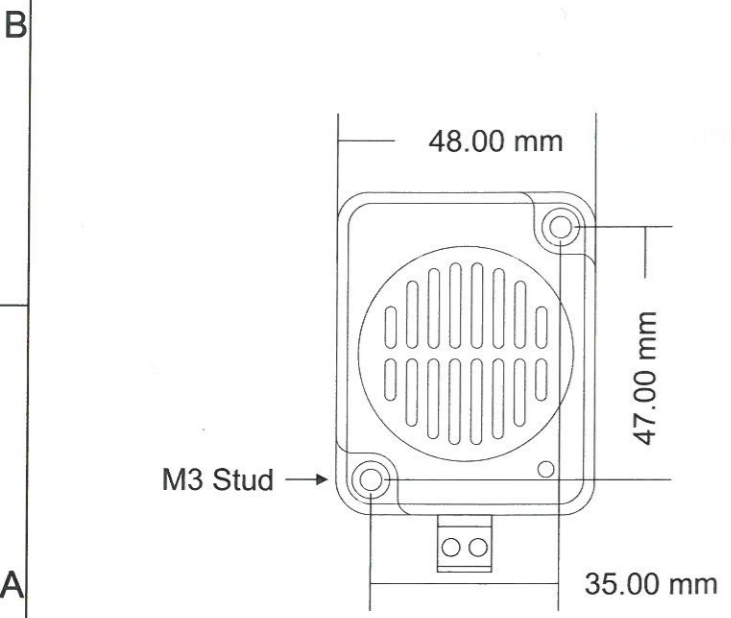

FRONT VIEW

SIDE VIEW

STUD MOUNTING

RETROFIT INSTALL

SPEAKER (CD-LX/SLX ONLY)

MICROPHONE (CD-LX/SLX ONLY)

<p>A.B.N 61 164 165 100 16 Crompton Way, Dandenong South VIC 3175 info@pixeltechnologies.com.au www.pixeltechnologies.com.au P 03 8787 2888</p>	Designed by: D.H	Approved by: M.M	Date: 17/4/15
	Product: CD-LX/SL & CD-LX/SLX		Revision: 1.0.1516.0
	Details: Dimension Drawing		Sheet: 1 of 1