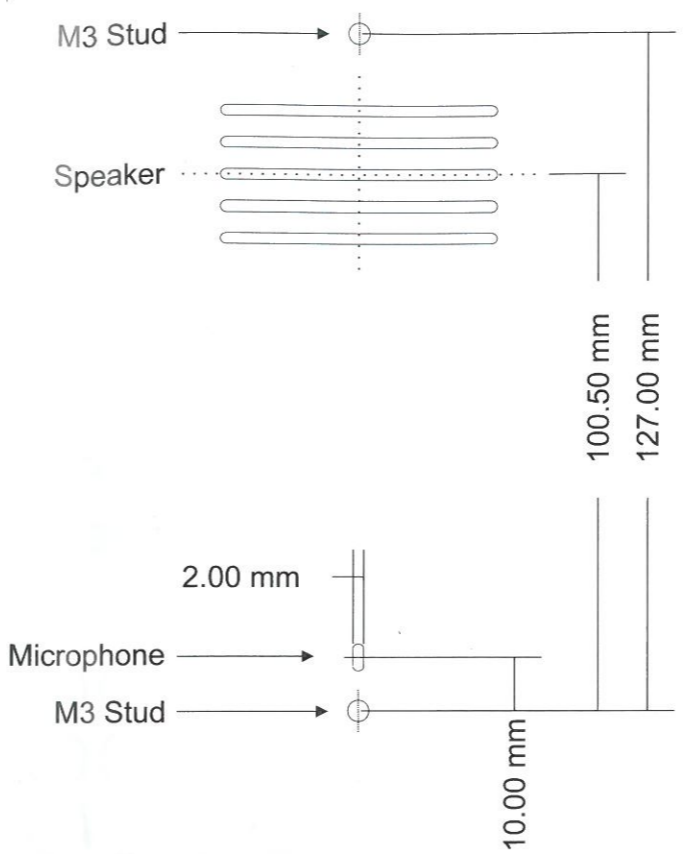

FRONT VIEW

SIDE VIEW

STUD MOUNTING

RETROFIT INSTALL

SPEAKER (CD-LX/SLX ONLY)

MICROPHONE (CD-LX/SLX ONLY)

<p>A.B.N 61 164 165 100 16 Crompton Way, Dandenong South VIC 3175 info@pixeltechnologies.com.au www.pixeltechnologies.com.au P 03 8787 2888</p>	Designed by: D.H	Approved by: M.M	Date: 17/4/15
	Product: CD-LX/SL & CD-LX/SLX		Revision: 1.0.1516.0
	Details: Dimension Drawing		Sheet: 1 of 1