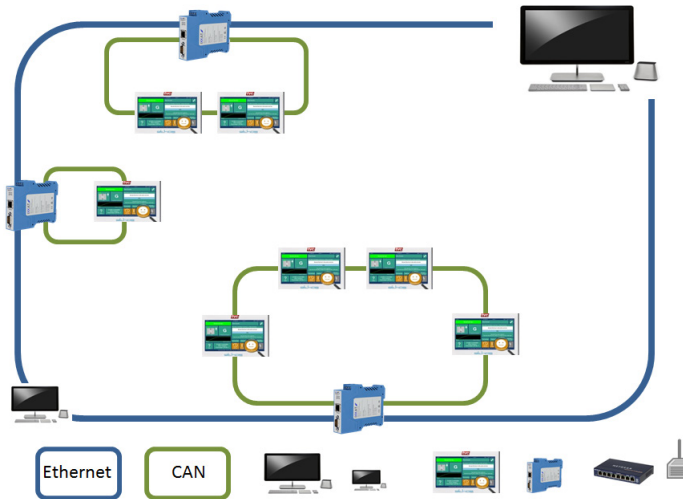

Controllers | E-Director

Graphical User Interface

Architectural Layout

Features & Benefits

- Smart but easy to use requiring minimal training.
- Dynamic displays, security control and full feature configuration available.
- Simple to use graphical reporting
- WAN/LAN direct connection
- Multi-lift system monitoring available.

Product

E-Director offers a visual view of our Ethos control systems, from simplex to full group and is popular with building managers, lift consultants and lift engineer.

E-Director is simple but smart providing standard and configurable lift management reports for analysis, engineers toolkit allowing easy lift configuration via laptop or PC and easy setup of all security features.

E-Director is future proof allowing new lifts to be added to the system at any time.