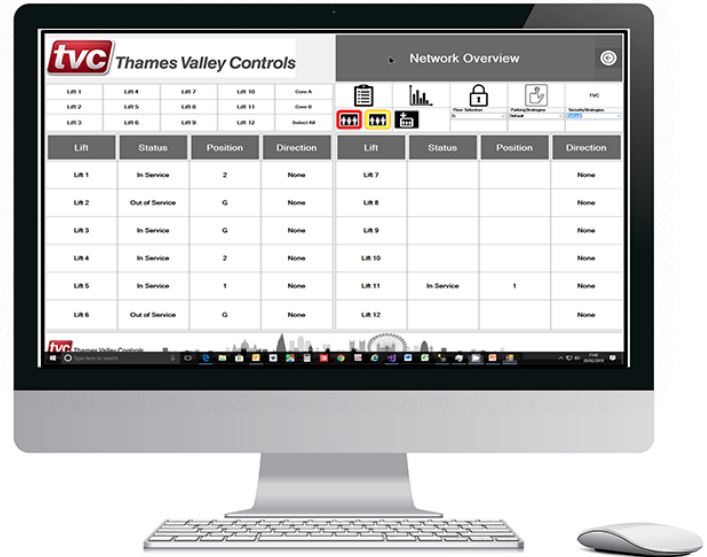

Controllers | E-Director

Graphical User Interface

Architectural Layout

Features & Benefits

- Smart but easy to use requiring minimal training.
- Dynamic displays, security control and full feature configuration available.
- Simple to use graphical reporting
- WAN/LAN direct connection
- Multi-lift system monitoring available.

Product

E-Director offers a visual view of our Ethos control systems, from simplex to full group and is popular with building managers, lift consultants and lift engineer.

E-Director is simple but smart providing standard and configurable lift management reports for analysis, engineers toolkit allowing easy lift configuration via laptop or PC and easy setup of all security features.

E-Director is future proof allowing new lifts to be added to the system at any time.